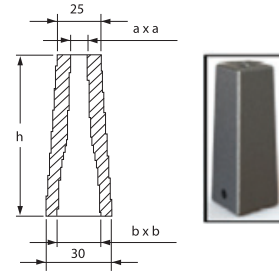

TELESCOPIC EXTENSION FOR GATE VALVE / SÜRGÜLÜ VANA İÇİN

Telescopic Bottom Side
Vana Spindle Adaptor

S x S	S1	S2
20 x 20	17	14
20 x 20	19	16
20 x 20	24	21

Telescopic Top Side
Key Adaptor

a x a	b x b	h
10 x 10	14 x 14	95